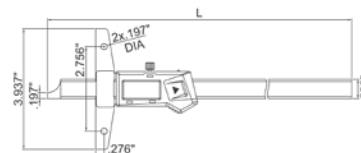

Electronic Disk Brake and Pad Caliper

- Measures thickness of disk brakes and pad wear
- Resolution: 0.0005"/0.01mm
- Buttons: on/off, zero, inch/mm
- Auto power off - move unit to turn on
- Battery CR2032
- Data output
- Stainless steel
- Supplied in fitted storage case

Range (mm/Inch)	Accuracy (Inch)	INSIZE No.	Code
0-150/0-6	±0.003	1167-150A	877118

Electronic Depth Caliper

With Mounting Holes for Extension Base

- Resolution: 0.0005"/0.01mm
- Buttons: on/off, zero, inch/mm
- Auto power off - move unit to turn on
- Battery CR2032
- Data output
- Stainless steel
- Supplied in fitted storage case

Range (mm/Inch)	Accuracy (Inch)	L (Inch)	INSIZE No.	Code
0-150/0-6	±0.0015	9.331	1147-150	285130
0-200/0-8	±0.0015	11.299	1147-200	285131
0-300/0-12	±0.0015	15.866	1147-300	285132

Extension Base

- Supplied with two screws
- Stainless steel
- Suitable for depth calipers series 1147 and 1148

L (Inch)	INSIZE No.	Code
7.087	6141-180	280750
10.236	6141-260	280751
12.598	6141-320	280752