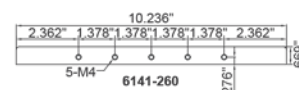

Range (mm/Inch)	Accuracy (Inch)	INSIZE No.	Code
0-150/0-6	±0.003	1167-150A	877118

Electronic Depth Caliper

With Mounting Holes for Extension Base

- Resolution: 0.0005"/0.01mm
- Buttons: on/off, zero, inch/mm
- Auto power off - move unit to turn on
- Battery CR2032
- Data output
- Stainless steel
- Supplied in fitted storage case

Range (mm/Inch)	Accuracy (Inch)	L (Inch)	INSIZE No.	Code
0-150/0-6	±0.0015	9.331	1147-150	285130
0-200/0-8	±0.0015	11.299	1147-200	285131
0-300/0-12	±0.0015	15.866	1147-300	285132

Extension Base

- Supplied with two screws
- Stainless steel
- Suitable for depth calipers series 1147 and 1148

L (Inch)	INSIZE No.	Code
7.087	6141-180	280750
10.236	6141-260	280751
12.598	6141-320	280752