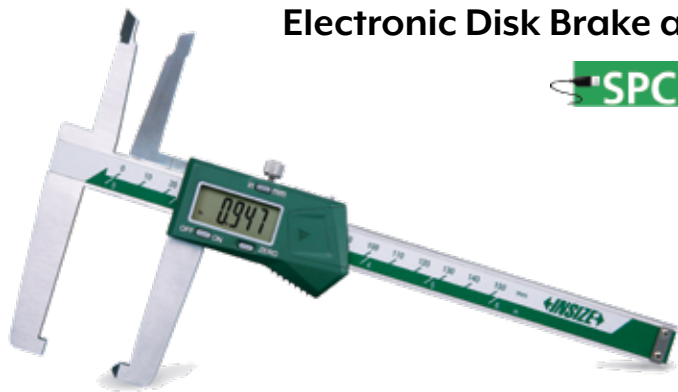

Electronic Disk Brake and Pad Caliper

- Measures thickness of disk brakes and pad wear
- Resolution: 0.0005"/0.01mm
- Buttons: on/off, zero, inch/mm
- Auto power off - move unit to turn on
- Battery CR2032
- Data output
- Stainless steel
- Supplied in fitted storage case

Range (mm/Inch)	Accuracy (Inch)	INSIZE No.	Code
0-150/0-6	±0.003	1167-150A	877118

Electronic Depth Caliper

With Mounting Holes for Extension Base

- Resolution: 0.0005"/0.01mm
- Buttons: on/off, zero, inch/mm
- Auto power off - move unit to turn on
- Battery CR2032
- Data output
- Stainless steel
- Supplied in fitted storage case

Range (mm/Inch)	Accuracy (Inch)	L (Inch)	INSIZE No.	Code
0-150/0-6	±0.0015	9.331	1147-150	285130
0-200/0-8	±0.0015	11.299	1147-200	285131
0-300/0-12	±0.0015	15.866	1147-300	285132

Extension Base

- Supplied with two screws
- Stainless steel
- Suitable for depth calipers series 1147 and 1148