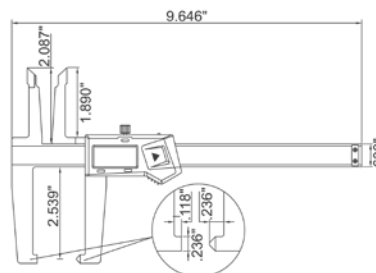

Electronic Disk Brake and Pad Caliper

- Measures thickness of disk brakes and pad wear
- Resolution: 0.0005"/0.01mm
- Buttons: on/off, zero, inch/mm
- Auto power off - move unit to turn on
- Battery CR2032
- Data output
- Stainless steel
- Supplied in fitted storage case

Range (mm/Inch)	Accuracy (Inch)	INSIZE No.	Code
0-150/0-6	±0.003	1167-150A	877118

Electronic Depth Caliper

With Mounting Holes for Extension Base

- Resolution: 0.0005"/0.01mm
- Buttons: on/off, zero, inch/mm
- Auto power off - move unit to turn on
- Battery CR2032
- Data output
- Stainless steel
- Supplied in fitted storage case

Range (mm/Inch)	Accuracy (Inch)	L (Inch)	INSIZE No.	Code
0-150/0-6	±0.0015	9.331	1147-150	285130
0-200/0-8	±0.0015	11.299	1147-200	285131
0-300/0-12	±0.0015	15.866	1147-300	285132

Extension Base

- Supplied with two screws
- Stainless steel
- Suitable for depth calipers series 1147 and 1148

L (Inch)	INSIZE No.	Code
7.087	6141-180	280750
10.236	6141-260	280751
12.598	6141-320	280752