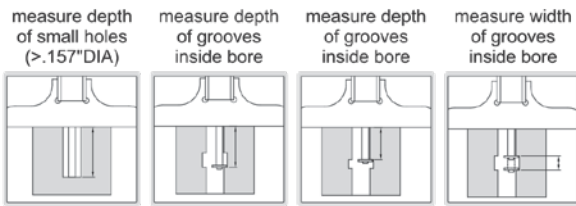

Electronic Depth Caliper with Round Depth Bar

- Resolution: 0.0005"/0.01mm
- Supplied with three interchangeable points - flat, spherical, disk
- With mounting holes for extension base
- Buttons: on/off, set, inch/mm, preset (+, -)
- Auto power off - move unit to turn on
- Battery CR2032
- Data output
- Stainless steel
- Supplied in fitted storage case

Range (mm/Inch)	Accuracy	L	d	INSIZE No.	Code
0-100/0-4	±0.02mm	200mm	85mm	1148-100E	877278
0-200/0-8	±0.0015"	11.811"	3.976"	1148-200E	877103

*When disk points are used range is reduced by 0.394"

Electronic Point Depth Caliper

- Resolution: 0.0005"/0.01mm
- Buttons: on/off, zero, inch/mm
- Auto power off - move unit to turn on
- Battery CR2032
- Data output
- Stainless steel
- Supplied in fitted storage case

Range (mm/Inch)	Accuracy (Inch)	INSIZE No.	Code
0-200/0-8	±0.0015	1143-200A	877004

Accessory Set for Electronic Calipers

- Suitable for 0-6"/0-150mm and 0-8"/0-200mm electronic calipers (thickness of lower jaws ≤ 0.146")

INSIZE No.	Code
6144	877188