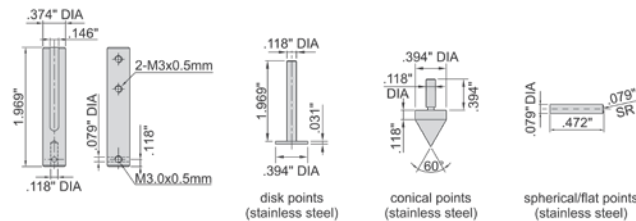

Electronic Depth Caliper with Round Depth Bar

- Resolution: 0.0005"/0.01mm
- Supplied with three interchangeable points - flat, spherical, disk
- With mounting holes for extension base
- Buttons: on/off, set, inch/mm, preset (+, -)
- Auto power off - move unit to turn on
- Battery CR2032
- Data output
- Stainless steel
- Supplied in fitted storage case

Range (mm/Inch)	Accuracy	L	d	INSIZE No.	Code
0-100/0-4	±0.02mm	200mm	85mm	1148-100E	877278
0-200/0-8	±0.0015"	11.811"	3.976"	1148-200E	877103

*When disk points are used range is reduced by 0.394"

Electronic Point Depth Caliper

- Resolution: 0.0005"/0.01mm
- Buttons: on/off, zero, inch/mm
- Auto power off - move unit to turn on
- Battery CR2032
- Data output
- Stainless steel
- Supplied in fitted storage case

Range (mm/Inch)	Accuracy (Inch)	INSIZE No.	Code
0-200/0-8	±0.0015	1143-200A	877004

Accessory Set for Electronic Calipers

- Suitable for 0-6"/0-150mm and 0-8"/0-200mm electronic calipers (thickness of lower jaws ≤ 0.146")

INSIZE No.	Code
6144	877188