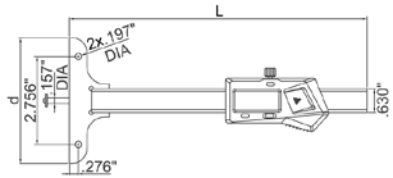

Electronic Depth Caliper with Round Depth Bar

- Resolution: 0.0005"/0.01mm
- Supplied with three interchangeable points - flat, spherical, disk
- With mounting holes for extension base
- Buttons: on/off, set, inch/mm, preset (+, -)
- Auto power off - move unit to turn on
- Battery CR2032
- Data output
- Stainless steel
- Supplied in fitted storage case

Range (mm/Inch)	Accuracy	L	d	INSIZE No.	Code
0-100/0-4	±0.02mm	200mm	85mm	1148-100E	877278
0-200/0-8	±0.0015"	11.811"	3.976"	1148-200E	877103

*When disk points are used range is reduced by 0.394"

Electronic Point Depth Caliper

- Resolution: 0.0005"/0.01mm
- Buttons: on/off, zero, inch/mm
- Auto power off - move unit to turn on
- Battery CR2032
- Data output
- Stainless steel
- Supplied in fitted storage case

Range (mm/Inch)	Accuracy (Inch)	INSIZE No.	Code
0-200/0-8	±0.0015	1143-200A	877004

Accessory Set for Electronic Calipers

- Suitable for 0-6"/0-150mm and 0-8"/0-200mm electronic calipers (thickness of lower jaws ≤ 0.146")

INSIZE No.	Code
6144	877188