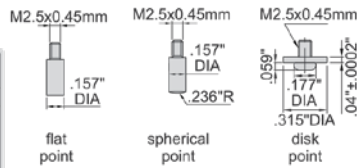

Electronic Depth Caliper with Round Depth Bar

- Resolution: 0.0005"/0.01mm
- Supplied with three interchangeable points - flat, spherical, disk
- With mounting holes for extension base
- Buttons: on/off, set, inch/mm, preset (+, -)
- Auto power off - move unit to turn on
- Battery CR2032
- Data output
- Stainless steel
- Supplied in fitted storage case

Range (mm/Inch)	Accuracy	L	d	INSIZE No.	Code
0-100/0-4	±0.02mm	200mm	85mm	1148-100E	877278
0-200/0-8	±0.0015"	11.811"	3.976"	1148-200E	877103

*When disk points are used range is reduced by 0.394"

Electronic Point Depth Caliper

- Resolution: 0.0005"/0.01mm
- Buttons: on/off, zero, inch/mm
- Auto power off - move unit to turn on
- Battery CR2032
- Data output
- Stainless steel
- Supplied in fitted storage case

Range (mm/Inch)	Accuracy (Inch)	INSIZE No.	Code
0-200/0-8	±0.0015	1143-200A	877004

Accessory Set for Electronic Calipers

- Suitable for 0-6"/0-150mm and 0-8"/0-200mm electronic calipers (thickness of lower jaws ≤ 0.146")

INSIZE No.	Code
6144	877188