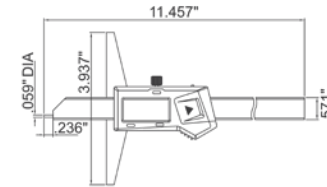

Electronic Depth Caliper with Round Depth Bar

- Resolution: 0.0005"/0.01mm
- Supplied with three interchangeable points - flat, spherical, disk
- With mounting holes for extension base
- Buttons: on/off, set, inch/mm, preset (+, -)
- Auto power off - move unit to turn on
- Battery CR2032
- Data output
- Stainless steel
- Supplied in fitted storage case

Range (mm/Inch)	Accuracy	L	d	INSIZE No.	Code
0-100/0-4	±0.02mm	200mm	85mm	1148-100E	877278
0-200/0-8	±0.0015"	11.811"	3.976"	1148-200E	877103

*When disk points are used range is reduced by 0.394"

Electronic Point Depth Caliper

- Resolution: 0.0005"/0.01mm
- Buttons: on/off, zero, inch/mm
- Auto power off - move unit to turn on
- Battery CR2032
- Data output
- Stainless steel
- Supplied in fitted storage case

Range (mm/Inch)	Accuracy (Inch)	INSIZE No.	Code
0-200/0-8	±0.0015	1143-200A	877004

Accessory Set for Electronic Calipers

- Suitable for 0-6"/0-150mm and 0-8"/0-200mm electronic calipers (thickness of lower jaws ≤ 0.146")

INSIZE No.	Code
6144	877188