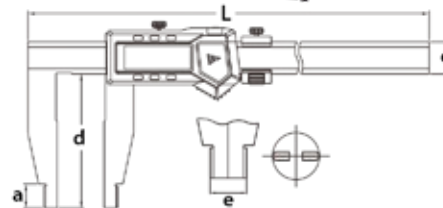

Electronic Caliper

Long Range – 40 Inch/1000mm

OPTIONAL ACCESSORY: SPC cable

- Resolution: 0.0005"/0.01mm
- Button function: on/off, zero, inch/mm, ABS, data preset
- Battery CR2032
- Stainless steel
- Data output
- Supplied in fitted storage case

Range (Inch/mm)	Accuracy (Inch)	L (Inch)	a (Inch)	c (Inch)	d (Inch)	e (Inch)	INSIZE No.	Code
0-40/0-1000	±0.0030	48.031	0.945	1.220	5.906	0.787	1106-1102	280051

Electronic Calipers

Long Range – 24 & 40 Inch/600 & 1000mm

OPTIONAL ACCESSORY: SPC cable

- Resolution: 0.0005"/0.01mm
- Button function: on/off, zero, inch/mm, ABS, data preset
- Battery CR2032
- Stainless steel
- Data output
- Supplied in fitted storage case

Range (Inch/mm)	Accuracy (Inch)	L (Inch)	a (Inch)	b (Inch)	c (Inch)	d (Inch)	e (Inch)	INSIZE No.	Code
0-24/0-600	±0.0020	30.315	0.709	1.772	0.945	3.937	0.800	1133-24	285061
0-40/0-1000	±0.0030	48.031	0.945	2.362	1.220	5.906	0.800	1133-40	285062

Electronic Calipers

OPTIONAL ACCESSORY: SPC cable

- Resolution: 0.01mm/0.0005"
- Button function: on/off, zero, mm/inch, ABS, data preset
- Battery CR2032
- Stainless steel
- Supplied in fitted storage case