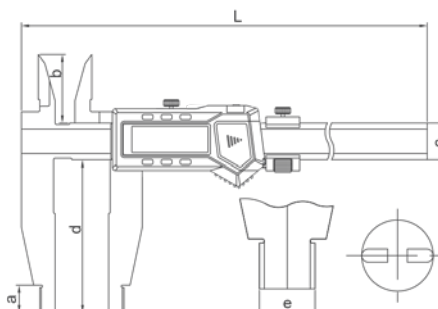

Electronic Caliper

Long Range – 40 Inch/1000mm

OPTIONAL ACCESSORY: SPC cable

- Resolution: 0.0005"/0.01mm
- Button function: on/off, zero, inch/mm, ABS, data preset
- Battery CR2032
- Stainless steel
- Data output
- Supplied in fitted storage case

Range (Inch/mm)	Accuracy (Inch)	L (Inch)	a (Inch)	c (Inch)	d (Inch)	e (Inch)	INSIZE No.	Code
0-40/0-1000	±0.0030	48.031	0.945	1.220	5.906	0.787	1106-1102	280051

Electronic Calipers

Long Range – 24 & 40 Inch/600 & 1000mm

OPTIONAL ACCESSORY: SPC cable

- Resolution: 0.0005"/0.01mm
- Button function: on/off, zero, inch/mm, ABS, data preset
- Battery CR2032
- Stainless steel
- Data output
- Supplied in fitted storage case

Range (Inch/mm)	Accuracy (Inch)	L (Inch)	a (Inch)	b (Inch)	c (Inch)	d (Inch)	e (Inch)	INSIZE No.	Code
0-24/0-600	±0.0020	30.315	0.709	1.772	0.945	3.937	0.800	1133-24	285061
0-40/0-1000	±0.0030	48.031	0.945	2.362	1.220	5.906	0.800	1133-40	285062

Electronic Calipers

OPTIONAL ACCESSORY: SPC cable

- Resolution: 0.01mm/0.0005"
- Button function: on/off, zero, mm/inch, ABS, data preset
- Battery CR2032
- Stainless steel
- Supplied in fitted storage case