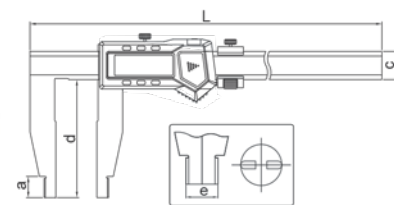

Electronic Caliper

Long Range – 40 Inch/1000mm

OPTIONAL ACCESSORY: SPC cable

- Resolution: 0.0005"/0.01mm
- Button function: on/off, zero, inch/mm, ABS, data preset
- Battery CR2032
- Stainless steel
- Data output
- Supplied in fitted storage case

OPTIONAL ACCESSORY: SPC cable

- Resolution: 0.0005"/0.01mm
- Button function: on/off, zero, inch/mm, ABS, data preset
- Battery CR2032
- Stainless steel
- Data output
- Supplied in fitted storage case

Range (Inch/mm)	Accuracy (Inch)	L (Inch)	a (Inch)	b (Inch)	c (Inch)	d (Inch)	e (Inch)	INSIZE No.	Code
0-24/0-600	±0.0020	30.315	0.709	1.772	0.945	3.937	0.800	1133-24	285061
0-40/0-1000	±0.0030	48.031	0.945	2.362	1.220	5.906	0.800	1133-40	285062

Electronic Calipers

OPTIONAL ACCESSORY: SPC cable

- Resolution: 0.01mm/0.0005"
- Button function: on/off, zero, mm/inch, ABS, data preset
- Battery CR2032
- Stainless steel
- Supplied in fitted storage case

Range (Inch/mm)	Accuracy (mm)	L (mm)	a (mm)	c (mm)	d (mm)	e (mm)	INSIZE No.	Code
0-12/0-300	±0.05	420	18	24	100	20	1106-301	280031
0-12/0-300	±0.05	420	18	24	150	20	1106-302	280032
0-24/0-600	±0.05	770	18	24	100	20	1106-601	280042
0-24/0-600	±0.06	770	24	31	200	20	1106-603	280044