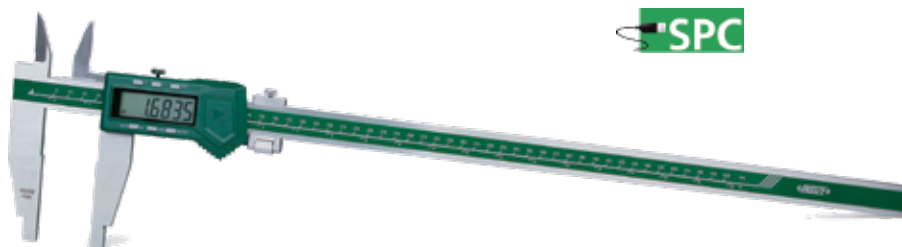

Electronic Caliper

Long Range – 40 Inch/1000mm

OPTIONAL ACCESSORY: SPC cable

- Resolution: 0.0005"/0.01mm
- Button function: on/off, zero, inch/mm, ABS, data preset
- Battery CR2032
- Stainless steel
- Data output
- Supplied in fitted storage case

Range (Inch/mm)	Accuracy (Inch)	L (Inch)	a (Inch)	c (Inch)	d (Inch)	e (Inch)	INSIZE No.	Code
0-40/0-1000	±0.0030	48.031	0.945	1.220	5.906	0.787	1106-1102	280051

Electronic Calipers

Long Range – 24 & 40 Inch/600 & 1000mm

OPTIONAL ACCESSORY: SPC cable

- Resolution: 0.0005"/0.01mm
- Button function: on/off, zero, inch/mm, ABS, data preset
- Battery CR2032
- Stainless steel
- Data output
- Supplied in fitted storage case

Range (Inch/mm)	Accuracy (Inch)	L (Inch)	a (Inch)	b (Inch)	c (Inch)	d (Inch)	e (Inch)	INSIZE No.	Code
0-24/0-600	±0.0020	30.315	0.709	1.772	0.945	3.937	0.800	1133-24	285061
0-40/0-1000	±0.0030	48.031	0.945	2.362	1.220	5.906	0.800	1133-40	285062

Electronic Calipers

OPTIONAL ACCESSORY: SPC cable

- Resolution: 0.01mm/0.0005"
- Button function: on/off, zero, mm/inch, ABS, data preset
- Battery CR2032
- Stainless steel
- Supplied in fitted storage case