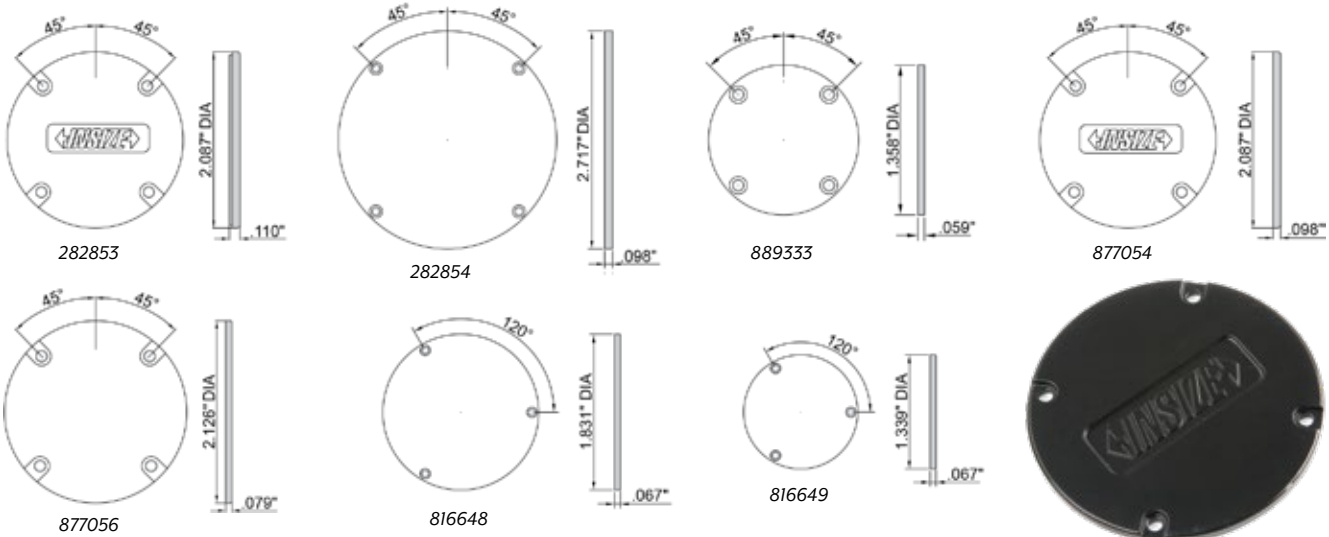

Indicator Flat Backs

282853

816649

For use with Electronic/Dial Indicators	INSIZE No.	Code
INSIZE series 2311	7330-F1	282852
INSIZE series 2324 and series 2315	7330-F2	282853
INSIZE No. 2326-3 and 2326-4	7330-F3	282854
INSIZE series 2304	7330-F4	889333
INSIZE series 2103, 2104, 2109, 2112, 2113, 2115, 2117 and 2118	7330-F5	877054
INSIZE series 2307 and No. 2326-2	7330-F6	877056
INSIZE series 2837	7330-F7	816648
INSIZE series 2832	7330-F8	816649

Indicator Lug Backs

282850

816647

For use with Electronic/Dial Indicators	INSIZE No.	Code
INSIZE series 2324 and series 2315	7330-L2	282850
INSIZE No. 2326-3 and No. 2326-4	7330-L3	282851
INSIZE series 2304	7330-L4	816645
INSIZE series 2103, 2104, 2109, 2112, 2113, 2115, 2117 and 2118	7330-L5	816431
INSIZE series 2307 and No. 2326-2	7330-L6	877058
INSIZE series 2837	7330-L7	816646
INSIZE series 2832	7330-L8	816647