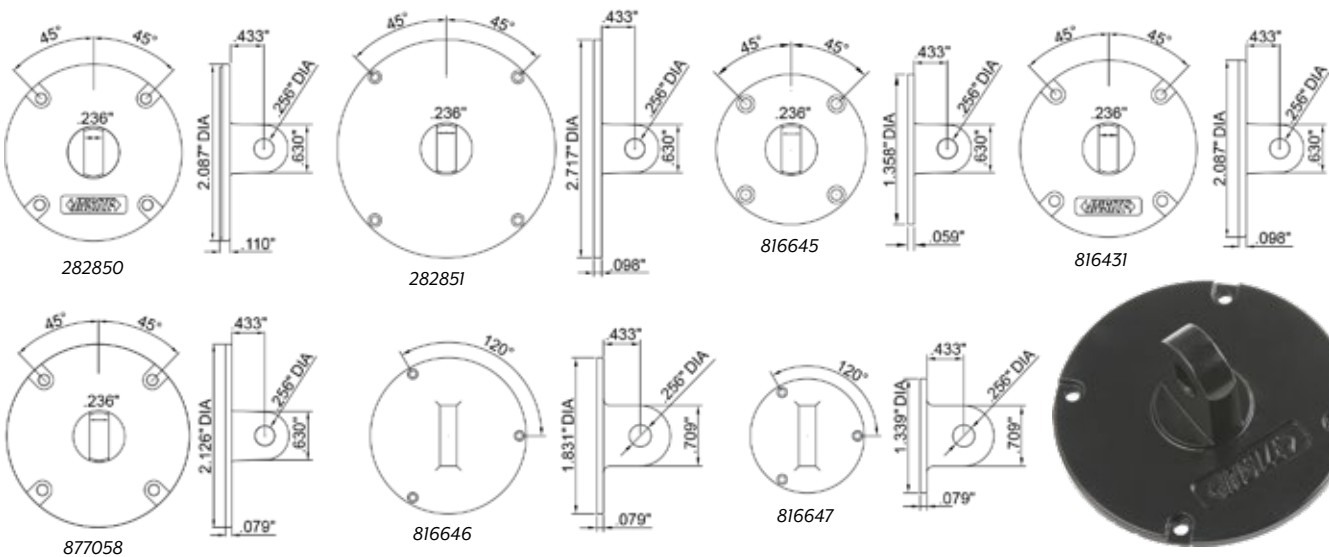

Indicator Flat Backs

282853

816649

For use with Electronic/Dial Indicators	INSIZE No.	Code
INSIZE series 2311	7330-F1	282852
INSIZE series 2324 and series 2315	7330-F2	282853
INSIZE No. 2326-3 and 2326-4	7330-F3	282854
INSIZE series 2304	7330-F4	889333
INSIZE series 2103, 2104, 2109, 2112, 2113, 2115, 2117 and 2118	7330-F5	877054
INSIZE series 2307 and No. 2326-2	7330-F6	877056
INSIZE series 2837	7330-F7	816648
INSIZE series 2832	7330-F8	816649

Indicator Lug Backs

282850

816647

For use with Electronic/Dial Indicators	INSIZE No.	Code
INSIZE series 2324 and series 2315	7330-L2	282850
INSIZE No. 2326-3 and No. 2326-4	7330-L3	282851
INSIZE series 2304	7330-L4	816645
INSIZE series 2103, 2104, 2109, 2112, 2113, 2115, 2117 and 2118	7330-L5	816431
INSIZE series 2307 and No. 2326-2	7330-L6	877058
INSIZE series 2837	7330-L7	816646
INSIZE series 2832	7330-L8	816647