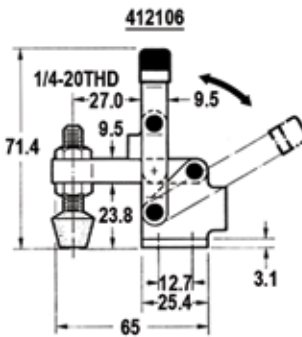

### Vertical Handle Toggle Clamp

- Miniature size
- Holding capacity: 50 kg (100 lbs) maximum
- Weight: 60 g (2 oz)
- Handle moves 56°, bar 100°
- Neoprene tipped
- Vinyl hand grip

Model	Description	Code
SH-101-A	U-bar, flanged base, straight handle	412101

### Vertical Handle Toggle Clamps

- Holding capacity: 91 kg (200 lbs) maximum
- Weight: 170 g (6 oz)
- Handle moves 60°, bar 100°
- Neoprene tipped
- Solid bar
- Vinyl hand grip

Model	Description	Code
SH-12050	Fixed spindle, flanged base, straight handle	412102
SH-12055	Fixed spindle, straight base, straight handle	412103
SH-12060	Solid bar, flanged base, straight handle	412104
SH-12065	Solid bar, straight base, straight handle	412105
SH-12070	Fixed spindle, flanged base, T-handle	412106
SH-12075	Fixed spindle, straight base, T-handle	412107
SH-12080	Solid bar, flanged base, T-handle	412108
SH-12050-U	U-bar, flanged base, straight handle	412110