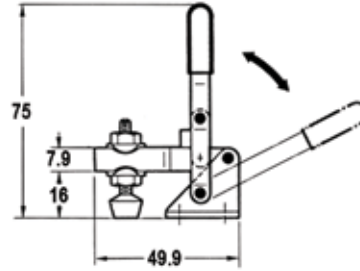

### Vertical Handle Toggle Clamp

- Miniature size
- Holding capacity: 50 kg (100 lbs) maximum
- Weight: 60 g (2 oz)
- Handle moves 56°, bar 100°
- Neoprene tipped
- Vinyl hand grip

Model	Description	Code
SH-101-A	U-bar, flanged base, straight handle	412101

### Vertical Handle Toggle Clamps

- Holding capacity: 91 kg (200 lbs) maximum
- Weight: 170 g (6 oz)
- Handle moves 60°, bar 100°
- Neoprene tipped
- Solid bar
- Vinyl hand grip

Model	Description	Code
SH-12050	Fixed spindle, flanged base, straight handle	412102
SH-12055	Fixed spindle, straight base, straight handle	412103
SH-12060	Solid bar, flanged base, straight handle	412104
SH-12065	Solid bar, straight base, straight handle	412105
SH-12070	Fixed spindle, flanged base, T-handle	412106
SH-12075	Fixed spindle, straight base, T-handle	412107
SH-12080	Solid bar, flanged base, T-handle	412108
SH-12050-U	U-bar, flanged base, straight handle	412110