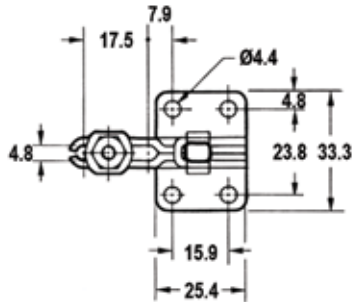

### Vertical Handle Toggle Clamp

- Miniature size
- Holding capacity: 50 kg (100 lbs) maximum
- Weight: 60 g (2 oz)
- Handle moves 56°, bar 100°
- Neoprene tipped
- Vinyl hand grip

Model	Description	Code
SH-101-A	U-bar, flanged base, straight handle	412101

### Vertical Handle Toggle Clamps

- Holding capacity: 91 kg (200 lbs) maximum
- Weight: 170 g (6 oz)
- Handle moves 60°, bar 100°
- Neoprene tipped
- Solid bar
- Vinyl hand grip

Model	Description	Code
SH-12050	Fixed spindle, flanged base, straight handle	412102
SH-12055	Fixed spindle, straight base, straight handle	412103
SH-12060	Solid bar, flanged base, straight handle	412104
SH-12065	Solid bar, straight base, straight handle	412105
SH-12070	Fixed spindle, flanged base, T-handle	412106
SH-12075	Fixed spindle, straight base, T-handle	412107
SH-12080	Solid bar, flanged base, T-handle	412108
SH-12050-U	U-bar, flanged base, straight handle	412110