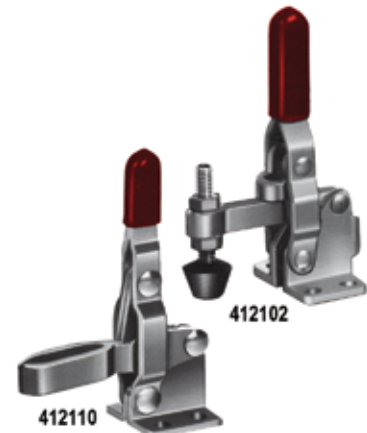

## Toggle Clamps & Accessories

### Vertical Handle Toggle Clamp

- Miniature size
- Holding capacity: 50 kg (100 lbs) maximum
- Weight: 60 g (2 oz)
- Handle moves 56°, bar 100°
- Neoprene tipped
- Vinyl hand grip

Model	Description	Code
SH-101-A	U-bar, flanged base, straight handle	412101

### Vertical Handle Toggle Clamps

- Holding capacity: 91 kg (200 lbs) maximum
- Weight: 170 g (6 oz)
- Handle moves 60°, bar 100°
- Neoprene tipped
- Solid bar
- Vinyl hand grip

Model	Description	Code
SH-12050	Fixed spindle, flanged base, straight handle	412102
SH-12055	Fixed spindle, straight base, straight handle	412103
SH-12060	Solid bar, flanged base, straight handle	412104
SH-12065	Solid bar, straight base, straight handle	412105
SH-12070	Fixed spindle, flanged base, T-handle	412106
SH-12075	Fixed spindle, straight base, T-handle	412107
SH-12080	Solid bar, flanged base, T-handle	412108
SH-12050-U	U-bar, flanged base, straight handle	412110