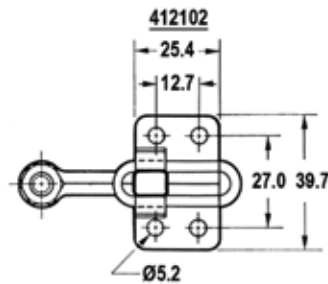

### Vertical Handle Toggle Clamp

- Miniature size
- Holding capacity: 50 kg (100 lbs) maximum
- Weight: 60 g (2 oz)
- Handle moves 56°, bar 100°
- Neoprene tipped
- Vinyl hand grip

Model	Description	Code
SH-101-A	U-bar, flanged base, straight handle	412101

### Vertical Handle Toggle Clamps

- Holding capacity: 91 kg (200 lbs) maximum
- Weight: 170 g (6 oz)
- Handle moves 60°, bar 100°
- Neoprene tipped
- Solid bar
- Vinyl hand grip

Model	Description	Code
SH-12050	Fixed spindle, flanged base, straight handle	412102
SH-12055	Fixed spindle, straight base, straight handle	412103
SH-12060	Solid bar, flanged base, straight handle	412104
SH-12065	Solid bar, straight base, straight handle	412105
SH-12070	Fixed spindle, flanged base, T-handle	412106
SH-12075	Fixed spindle, straight base, T-handle	412107
SH-12080	Solid bar, flanged base, T-handle	412108
SH-12050-U	U-bar, flanged base, straight handle	412110