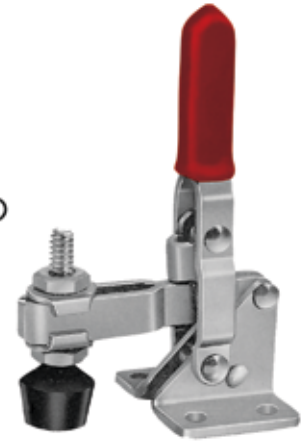

## Toggle Clamps & Accessories

### Vertical Handle Toggle Clamp

- Miniature size
- Holding capacity: 50 kg (100 lbs) maximum
- Weight: 60 g (2 oz)
- Handle moves 56°, bar 100°
- Neoprene tipped
- Vinyl hand grip

Model	Description	Code
SH-101-A	U-bar, flanged base, straight handle	412101

### Vertical Handle Toggle Clamps

- Holding capacity: 91 kg (200 lbs) maximum
- Weight: 170 g (6 oz)
- Handle moves 60°, bar 100°
- Neoprene tipped
- Solid bar
- Vinyl hand grip

Model	Description	Code
SH-12050	Fixed spindle, flanged base, straight handle	412102
SH-12055	Fixed spindle, straight base, straight handle	412103
SH-12060	Solid bar, flanged base, straight handle	412104
SH-12065	Solid bar, straight base, straight handle	412105
SH-12070	Fixed spindle, flanged base, T-handle	412106
SH-12075	Fixed spindle, straight base, T-handle	412107
SH-12080	Solid bar, flanged base, T-handle	412108
SH-12050-U	U-bar, flanged base, straight handle	412110