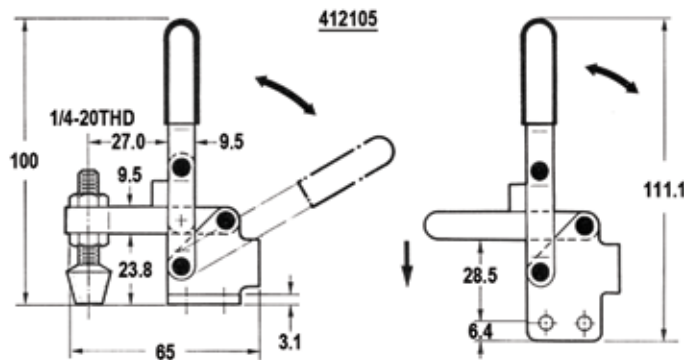

### Vertical Handle Toggle Clamp

- Miniature size
- Holding capacity: 50 kg (100 lbs) maximum
- Weight: 60 g (2 oz)
- Handle moves 56°, bar 100°
- Neoprene tipped
- Vinyl hand grip

Model	Description	Code
SH-101-A	U-bar, flanged base, straight handle	412101

### Vertical Handle Toggle Clamps

- Holding capacity: 91 kg (200 lbs) maximum
- Weight: 170 g (6 oz)
- Handle moves 60°, bar 100°
- Neoprene tipped
- Solid bar
- Vinyl hand grip

Model	Description	Code
SH-12050	Fixed spindle, flanged base, straight handle	412102
SH-12055	Fixed spindle, straight base, straight handle	412103
SH-12060	Solid bar, flanged base, straight handle	412104
SH-12065	Solid bar, straight base, straight handle	412105
SH-12070	Fixed spindle, flanged base, T-handle	412106
SH-12075	Fixed spindle, straight base, T-handle	412107
SH-12080	Solid bar, flanged base, T-handle	412108
SH-12050-U	U-bar, flanged base, straight handle	412110