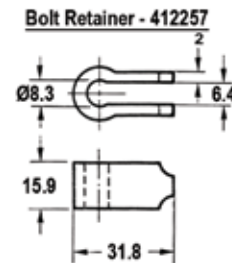

### Vertical Handle Toggle Clamp

- Miniature size
- Holding capacity: 50 kg (100 lbs) maximum
- Weight: 60 g (2 oz)
- Handle moves 56°, bar 100°
- Neoprene tipped
- Vinyl hand grip

Model	Description	Code
SH-101-A	U-bar, flanged base, straight handle	412101

### Vertical Handle Toggle Clamps

- Holding capacity: 91 kg (200 lbs) maximum
- Weight: 170 g (6 oz)
- Handle moves 60°, bar 100°
- Neoprene tipped
- Solid bar
- Vinyl hand grip

Model	Description	Code
SH-12050	Fixed spindle, flanged base, straight handle	412102
SH-12055	Fixed spindle, straight base, straight handle	412103
SH-12060	Solid bar, flanged base, straight handle	412104
SH-12065	Solid bar, straight base, straight handle	412105
SH-12070	Fixed spindle, flanged base, T-handle	412106
SH-12075	Fixed spindle, straight base, T-handle	412107
SH-12080	Solid bar, flanged base, T-handle	412108
SH-12050-U	U-bar, flanged base, straight handle	412110