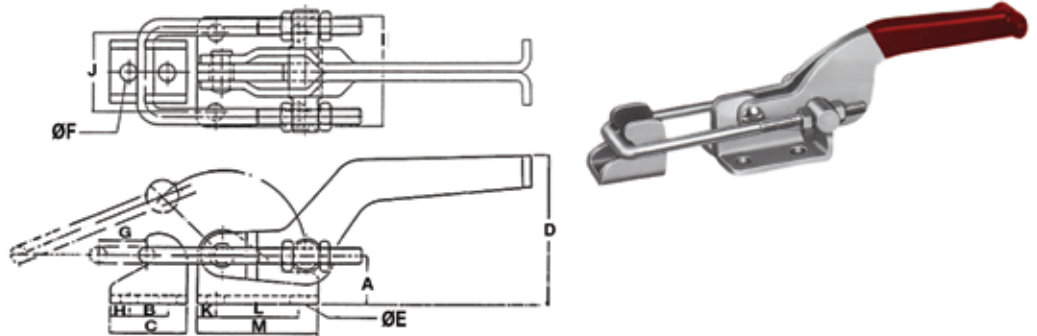

Toggle Clamps & Accessories

(continued)

Horizontal Handle Toggle Clamps – Latch Style

- Holding capacity: Model 40323 – 163.6 kg (360 lbs) maximum; Model 431 – 318 kg (700 lbs) maximum; Model 40341 – 900 kg (2000 lbs) maximum
- Weight: Model 40323 – 70.9 g (2.5 oz); Model 431 – 225 g (8 oz); Model 40341 – 680 g (1 lb, 8 oz)
- Latch plate
- Vinyl hand grip

Model	A Inch (mm)	B Inch (mm)	C Inch (mm)	D Inch (mm)	E Inch (mm)	F Inch (mm)	G Inch (mm)	H Inch (mm)	I Inch (mm)	J Inch (mm)	K Inch (mm)	L Inch (mm)	M Inch (mm)	Code
40323	15/32 (12)	25/64 (9.9)	25/32 (19.8)	1-5/32 (29.3)	11/64 (4.4)	11/64 (4.4)	25/64 (9.9)	15/64 (6)	1-7/64 (28.2)	3/4 (19)	13/64 (5.2)	5/8 (15.9)	1-1/32 (26.2)	412157
431	21/32 (16.7)	29/64 (11.5)	1 (25.4)	1-5/8 (41.3)	17/64 (6.7)	1/4 (6.3)	3/8 (9.6)	17/64 (6.8)	1-3/4 (44.5)	1-1/4 (31.8)	1/4 (6.4)	3/4 (19)	1-9/16 (39.7)	412158
40341	59/64 (23.4)	3/4 (19.1)	1-1/2 (38.1)	2-29/32 (74)	11/32 (8.6)	21/64 (8.5)	15/16 (23.8)	3/8 (9.5)	2-1/8 (54)	1-1/2 (38.1)	3/8 (9.5)	1-5/8 (41.3)	2-3/8 (60.3)	412159

Vertical Handle Toggle Clamps – Latch Style

- Holding capacity: Model 40334 – 205 kg (450 lbs) maximum; Model 40344 – 409 kg (900 lbs) maximum
- Weight: Model 40334 – 250 g (9 oz); Model 40344 – 900 g (2 lbs)
- Latch plate
- Vinyl hand grip

Model	A (mm)	B (mm)	C (mm)	D (mm)	E (mm)	F (mm)	G (mm)	H (mm)	I (mm)	J (mm)	K (mm)	L (mm)	M (mm)	N (mm)	O (mm)	P (mm)	Code
40334	20.6	38.1	61.9	120	5.6	7.1	M6 x 1	7.1	41.3	6.35	7.1	19.1	33.3	8.7	17.5	102	412186
40344	27	54	84.1	130.2	8.7	8.7	M8 x 1.25	9.5	60.3	7.9	7.9	31.8	47.6	12.7	28.6	150	412187