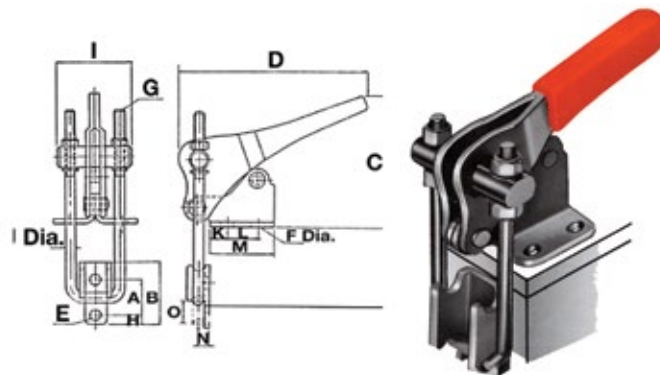

Toggle Clamps & Accessories

(continued)

Horizontal Handle Toggle Clamps – Latch Style

- Holding capacity: Model 40323 – 163.6 kg (360 lbs) maximum; Model 431 – 318 kg (700 lbs) maximum; Model 40341 – 900 kg (2000 lbs) maximum
- Weight: Model 40323 – 70.9 g (2.5 oz); Model 431 – 225 g (8 oz); Model 40341 – 680 g (1 lb, 8 oz)
- Latch plate
- Vinyl hand grip

Model	A Inch (mm)	B Inch (mm)	C Inch (mm)	D Inch (mm)	E Inch (mm)	F Inch (mm)	G Inch (mm)	H Inch (mm)	I Inch (mm)	J Inch (mm)	K Inch (mm)	L Inch (mm)	M Inch (mm)	Code
40323	15/32 (12)	25/64 (9.9)	25/32 (19.8)	1-5/32 (29.3)	11/64 (4.4)	11/64 (4.4)	25/64 (9.9)	15/64 (6)	1-7/64 (28.2)	3/4 (19)	13/64 (5.2)	5/8 (15.9)	1-1/32 (26.2)	412157
431	21/32 (16.7)	29/64 (11.5)	1 (25.4)	1-5/8 (41.3)	17/64 (6.7)	1/4 (6.3)	3/8 (9.6)	17/64 (6.8)	1-3/4 (44.5)	1-1/4 (31.8)	1/4 (6.4)	3/4 (19)	1-9/16 (39.7)	412158
40341	59/64 (23.4)	3/4 (19.1)	1-1/2 (38.1)	2-29/32 (74)	11/32 (8.6)	21/64 (8.5)	15/16 (23.8)	3/8 (9.5)	2-1/8 (54)	1-1/2 (38.1)	3/8 (9.5)	1-5/8 (41.3)	2-3/8 (60.3)	412159

Vertical Handle Toggle Clamps – Latch Style

- Holding capacity: Model 40334 – 205 kg (450 lbs) maximum; Model 40344 – 409 kg (900 lbs) maximum
- Weight: Model 40334 – 250 g (9 oz); Model 40344 – 900 g (2 lbs)
- Latch plate
- Vinyl hand grip

Model	A (mm)	B (mm)	C (mm)	D (mm)	E (mm)	F (mm)	G (mm)	H (mm)	I (mm)	J (mm)	K (mm)	L (mm)	M (mm)	N (mm)	O (mm)	P (mm)	Code
40334	20.6	38.1	61.9	120	5.6	7.1	M6 x 1	7.1	41.3	6.35	7.1	19.1	33.3	8.7	17.5	102	412186
40344	27	54	84.1	130.2	8.7	8.7	M8 x 1.25	9.5	60.3	7.9	7.9	31.8	47.6	12.7	28.6	150	412187