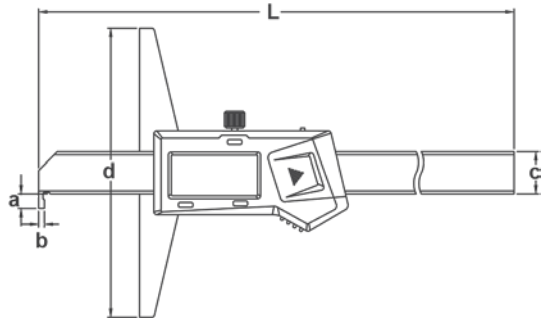

## Electronic Depth Calipers

- Resolution: 0.0005"/0.01mm
- Buttons: on/off, zero, inch/mm
- Auto power off
- Battery CR2032
- Data output
- Stainless steel construction
- Supplied in fitted storage case

OPTIONAL ACCESSORY: SPC cable

Range (Inch/mm)	Accuracy (Inch)	L (Inch)	a (Inch)	b (Inch)	d (Inch)	INSIZE No.	Code
0-6/0-150	±0.0015	9.055	0.236	0.571	3.937	1141-150A	816040
0-8/0-200	±0.0015	11.024	0.236	0.571	3.937	1141-200A	816042
0-12/0-300	±0.0015	14.961	0.236	0.571	5.906	1141-300A	816044
0-20/0-500	±0.0020	23.031	0.276	0.591	5.906	1141-500A	280676

## Electronic Depth Calipers

With Hook

- Resolution: 0.0005"/0.01mm
- Buttons: on/off, zero, inch/mm
- Auto power off - move unit to turn on
- Battery CR2032
- Data output
- Stainless steel construction
- Supplied in fitted storage case

OPTIONAL ACCESSORY: SPC cable

Range (Inch/mm)	Accuracy (Inch)	L Length (Inch)	a (Inch)	b (Inch)	c (Inch)	d (Inch)	INSIZE No.	Code
0-6/0-150	±0.0015	9.055	0.197	0.0787	0.571	3.937	1142-150A	280677
0-8/0-200	±0.0015	11.024	0.197	0.0787	0.571	3.937	1142-200A	280678
0-12/0-300	±0.0015	14.961	0.197	0.0787	0.571	5.906	1142-300A	280679