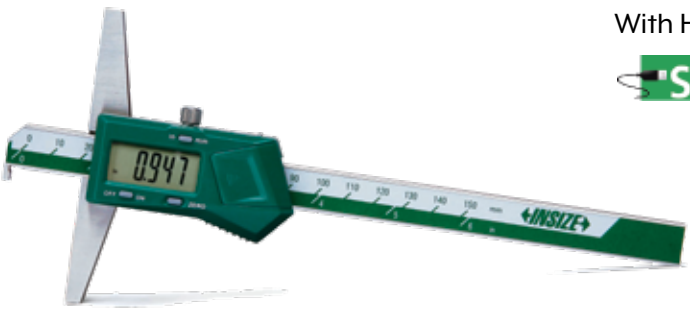

## Electronic Depth Calipers

- Resolution: 0.0005"/0.01mm
- Buttons: on/off, zero, inch/mm
- Auto power off
- Battery CR2032
- Data output
- Stainless steel construction
- Supplied in fitted storage case

OPTIONAL ACCESSORY: SPC cable

Range (Inch/mm)	Accuracy (Inch)	L (Inch)	a (Inch)	b (Inch)	d (Inch)	INSIZE No.	Code
0-6/0-150	±0.0015	9.055	0.236	0.571	3.937	1141-150A	816040
0-8/0-200	±0.0015	11.024	0.236	0.571	3.937	1141-200A	816042
0-12/0-300	±0.0015	14.961	0.236	0.571	5.906	1141-300A	816044
0-20/0-500	±0.0020	23.031	0.276	0.591	5.906	1141-500A	280676

## Electronic Depth Calipers

With Hook

- Resolution: 0.0005"/0.01mm
- Buttons: on/off, zero, inch/mm
- Auto power off - move unit to turn on
- Battery CR2032
- Data output
- Stainless steel construction
- Supplied in fitted storage case

OPTIONAL ACCESSORY: SPC cable

Range (Inch/mm)	Accuracy (Inch)	L Length (Inch)	a (Inch)	b (Inch)	c (Inch)	d (Inch)	INSIZE No.	Code
0-6/0-150	±0.0015	9.055	0.197	0.0787	0.571	3.937	1142-150A	280677
0-8/0-200	±0.0015	11.024	0.197	0.0787	0.571	3.937	1142-200A	280678
0-12/0-300	±0.0015	14.961	0.197	0.0787	0.571	5.906	1142-300A	280679