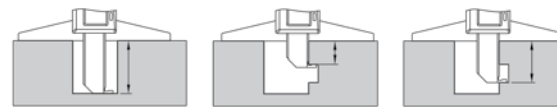

OPTIONAL ACCESSORY: SPC cable

Range (Inch/mm)	Accuracy (Inch)	L (Inch)	a (Inch)	b (Inch)	d (Inch)	INSIZE No.	Code
0-6/0-150	±0.0015	9.055	0.236	0.571	3.937	1141-150A	816040
0-8/0-200	±0.0015	11.024	0.236	0.571	3.937	1141-200A	816042
0-12/0-300	±0.0015	14.961	0.236	0.571	5.906	1141-300A	816044
0-20/0-500	±0.0020	23.031	0.276	0.591	5.906	1141-500A	280676

## Electronic Depth Calipers

With Hook

- Resolution: 0.0005"/0.01mm
- Buttons: on/off, zero, inch/mm
- Auto power off - move unit to turn on
- Battery CR2032
- Data output
- Stainless steel construction
- Supplied in fitted storage case

OPTIONAL ACCESSORY: SPC cable

Range (Inch/mm)	Accuracy (Inch)	L Length (Inch)	a (Inch)	b (Inch)	c (Inch)	d (Inch)	INSIZE No.	Code
0-6/0-150	±0.0015	9.055	0.197	0.0787	0.571	3.937	1142-150A	280677
0-8/0-200	±0.0015	11.024	0.197	0.0787	0.571	3.937	1142-200A	280678
0-12/0-300	±0.0015	14.961	0.197	0.0787	0.571	5.906	1142-300A	280679