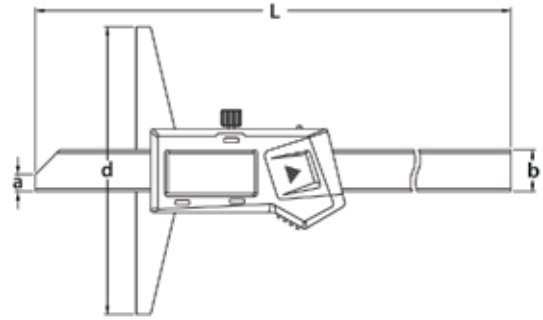

## Electronic Depth Calipers

- Resolution: 0.0005"/0.01mm
- Buttons: on/off, zero, inch/mm
- Auto power off
- Battery CR2032
- Data output
- Stainless steel construction
- Supplied in fitted storage case

OPTIONAL ACCESSORY: SPC cable

Range (Inch/mm)	Accuracy (Inch)	L (Inch)	a (Inch)	b (Inch)	d (Inch)	INSIZE No.	Code
0-6/0-150	±0.0015	9.055	0.236	0.571	3.937	1141-150A	816040
0-8/0-200	±0.0015	11.024	0.236	0.571	3.937	1141-200A	816042
0-12/0-300	±0.0015	14.961	0.236	0.571	5.906	1141-300A	816044
0-20/0-500	±0.0020	23.031	0.276	0.591	5.906	1141-500A	280676

## Electronic Depth Calipers

With Hook

- Resolution: 0.0005"/0.01mm
- Buttons: on/off, zero, inch/mm
- Auto power off - move unit to turn on
- Battery CR2032
- Data output
- Stainless steel construction
- Supplied in fitted storage case

OPTIONAL ACCESSORY: SPC cable

Range (Inch/mm)	Accuracy (Inch)	L Length (Inch)	a (Inch)	b (Inch)	c (Inch)	d (Inch)	INSIZE No.	Code
0-6/0-150	±0.0015	9.055	0.197	0.0787	0.571	3.937	1142-150A	280677
0-8/0-200	±0.0015	11.024	0.197	0.0787	0.571	3.937	1142-200A	280678
0-12/0-300	±0.0015	14.961	0.197	0.0787	0.571	5.906	1142-300A	280679