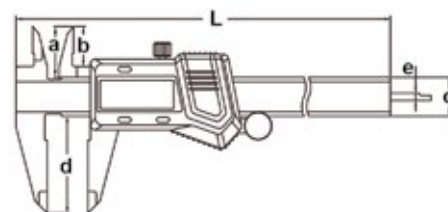

Electronic Calipers

Coolant Proof

- Resolution: 0.0005"/0.01mm
- Coolant proof, IP67 Ingress protection level
- Button functions: zero, on/off, inch/mm, ABS/REL, hold
- Battery CR2032
- Stainless steel
- Supplied in fitted storage case

Range (Inch/mm)	Accuracy (Inch)	L (Inch)	a (Inch)	b (Inch)	c (Inch)	d (Inch)	e (Inch)	INSIZE No.	Code
0-6/0-150	±0.0015	9.291	0.827	0.630	0.630	1.575	0.146	1118-150B	816018
0-8/0-200	±0.0015	11.260	0.945	0.748	0.630	1.969	0.146	1118-200B	280014
0-12/0-300	±0.0015	15.748	0.984	0.807	0.669	2.362	0.146	1118-300B	280015

Electronic Calipers

Zinc Alloy Casing

- Resolution: 0.0005"/0.01mm
- Zinc alloy casing
- Buttons: zero, on/off, inch/mm
- Auto power off, move the digital unit to turn on power
- Battery CR2032
- Stainless steel
- Supplied in fitted storage case

Electronic Caliper

Round Depth Bar

- Resolution: 0.0005"/0.01mm
- Buttons: on/off, zero, inch/mm
- Auto power off
- Battery CR2032
- Data output
- Stainless steel
- Supplied in fitted storage case

OPTIONAL ACCESSORY: SPC cable