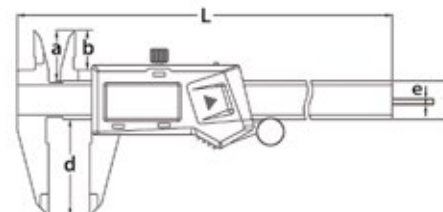

Electronic Calipers

Zinc Alloy Casing

- Resolution: 0.0005"/0.01mm
- Zinc alloy casing
- Buttons: zero, on/off, inch/mm
- Auto power off, move the digital unit to turn on power
- Battery CR2032
- Stainless steel
- Supplied in fitted storage case

Range (Inch/mm)	Accuracy (Inch)	L (Inch)	a (Inch)	b (Inch)	c (Inch)	d (Inch)	e (Inch)	INSIZE No.	Code
0-6/0-150	±0.0015	9.291	0.827	0.630	0.630	1.575	0.146	1114-150A	816012
0-8/0-200	±0.0015	11.260	0.945	0.748	0.630	1.969	0.146	1114-200A	816014
0-12/0-300	±0.0015	15.748	0.984	0.807	0.669	2.362	0.146	1114-300A	816016

Electronic Caliper

Round Depth Bar

- Resolution: 0.0005"/0.01mm
- Buttons: on/off, zero, inch/mm
- Auto power off
- Battery CR2032
- Data output
- Stainless steel
- Supplied in fitted storage case

OPTIONAL ACCESSORY: SPC cable