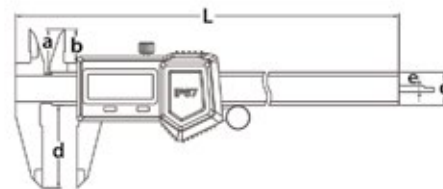

Electronic Calipers

Coolant Proof

- Resolution: 0.0005"/0.01mm
- Coolant proof, IP67 Ingress protection level
- Button functions: zero, on/off, inch/mm, ABS/REL, hold
- Battery CR2032
- Stainless steel
- Supplied in fitted storage case

Range (Inch/mm)	Accuracy (Inch)	L (Inch)	a (Inch)	b (Inch)	c (Inch)	d (Inch)	e (Inch)	INSIZE No.	Code
0-6/0-150	±0.0015	9.291	0.827	0.630	0.630	1.575	0.146	1118-150B	816018
0-8/0-200	±0.0015	11.260	0.945	0.748	0.630	1.969	0.146	1118-200B	280014
0-12/0-300	±0.0015	15.748	0.984	0.807	0.669	2.362	0.146	1118-300B	280015

Electronic Calipers

Zinc Alloy Casing

- Resolution: 0.0005"/0.01mm
- Zinc alloy casing
- Buttons: zero, on/off, inch/mm
- Auto power off, move the digital unit to turn on power
- Battery CR2032
- Stainless steel
- Supplied in fitted storage case

Electronic Caliper

Round Depth Bar

- Resolution: 0.0005"/0.01mm
- Buttons: on/off, zero, inch/mm
- Auto power off
- Battery CR2032
- Data output
- Stainless steel
- Supplied in fitted storage case

OPTIONAL ACCESSORY: SPC cable