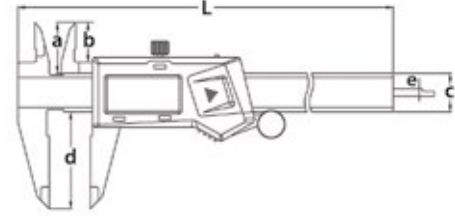

Electronic Calipers

Standard Model

- Resolution: 0.0005"/0.01mm
- Buttons: on/off, zero, inch/mm
- Auto power off, move the digital unit to turn on power
- Battery CR2032
- Data output
- Stainless steel construction
- Supplied in fitted storage case

OPTIONAL ACCESSORY: SPC cable

Range (Inch/mm)	Accuracy (Inch)	L (Inch)	a (Inch)	b (Inch)	c (Inch)	d (Inch)	e (Inch)	INSIZE No.	Code
0-6/0-150	±0.0010	9.291	0.827	0.630	0.630	1.575	0.146	1108-150	817000
0-8/0-200	±0.0015	11.260	0.945	0.748	0.630	1.969	0.146	1108-200	817001
0-12/0-300	±0.0015	15.748	0.984	0.807	0.630	2.362	0.146	1108-300	817002

Electronic Caliper

Heavy Duty – 12 Inch/0-300mm

- Resolution: 0.0005"/0.01mm
- Buttons: on/off, zero, inch/mm
- Auto power off
- Battery CR2032
- Data output
- Stainless steel
- Supplied in fitted storage case