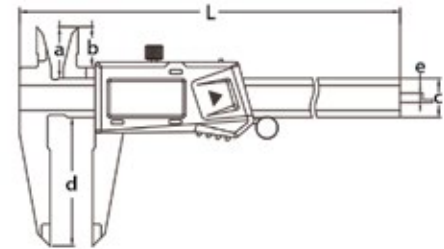

Electronic Calipers

Standard Model

- Resolution: 0.0005"/0.01mm
- Buttons: on/off, zero, inch/mm
- Auto power off, move the digital unit to turn on power
- Battery CR2032
- Data output
- Stainless steel construction
- Supplied in fitted storage case

OPTIONAL ACCESSORY: SPC cable

Range (Inch/mm)	Accuracy (Inch)	L (Inch)	a (Inch)	b (Inch)	c (Inch)	d (Inch)	e (Inch)	INSIZE No.	Code
0-6/0-150	±0.0010	9.291	0.827	0.630	0.630	1.575	0.146	1108-150	817000
0-8/0-200	±0.0015	11.260	0.945	0.748	0.630	1.969	0.146	1108-200	817001
0-12/0-300	±0.0015	15.748	0.984	0.807	0.630	2.362	0.146	1108-300	817002

Electronic Caliper

Heavy Duty – 12 Inch/0-300mm

- Resolution: 0.0005"/0.01mm
- Buttons: on/off, zero, inch/mm
- Auto power off
- Battery CR2032
- Data output
- Stainless steel
- Supplied in fitted storage case