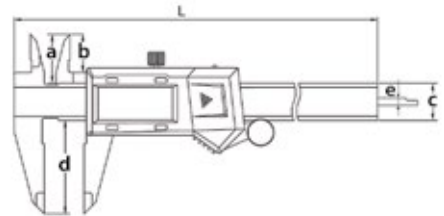

Electronic Calipers

Fractional Reading

- Resolution: 0.0005", 1/128" (fractional), 0.01mm
- Buttons: zero, unit (mm/inch/fraction), ABS (absolute and incremental measurement), on/off
- Auto power off
- Battery CR2032
- Stainless steel construction
- Supplied in fitted storage case

Range (Inch/mm)	Accuracy (Inch)	L (Inch)	a (Inch)	b (Inch)	c (Inch)	d (Inch)	e (Inch)	INSIZE No.	Code
0-6/0-150	±0.0015	9.213	0.787	0.591	0.630	1.575	0.146	1102-150	280003
0-8/0-200	±0.0015	11.260	0.945	0.748	0.630	1.969	0.146	1102-200	280004
0-12/0-300	±0.0015	15.354	1.024	0.846	0.630	2.362	0.146	1102-300	280005