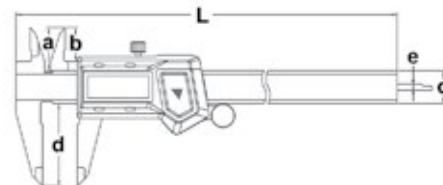

Electronic Calipers

Absolute

- Absolute system
- Resolution: 0.0005"/0.01mm
- Buttons: Inch/mm, ABS/REL, on/off, origin set
- Battery CR2032
- Auto power off, move unit to turn power on
- Data output
- Stainless steel
- Supplied in fitted storage case

OPTIONAL ACCESSORY: SPC cable

Range (Inch/mm)	Accuracy (Inch)	L (Inch)	a (Inch)	b (Inch)	c (Inch)	d (Inch)	e (Inch)	INSIZE No.	Code
0-6/0-150	±0.0008	9.213	0.787	0.591	0.630	1.575	0.146	1103-150	285127
0-8/0-200	±0.0008	11.260	0.945	0.748	0.630	1.969	0.146	1103-200	285128
0-12/0-300	±0.0012	15.354	1.024	0.845	0.630	2.362	0.146	1103-300	285129

Electronic Calipers

Miniature

- Resolution: 0.0005"/0.01mm
- Buttons: zero, on/off, inch/mm
- Auto power off
- Battery LR44
- Stainless steel
- Supplied in fitted storage case

Range (Inch/mm)	Accuracy (Inch)	L (Inch)	a (Inch)	b (Inch)	c (Inch)	d (Inch)	e (Inch)	INSIZE No.	Code
0-3/0-75	±0.0010	5.669	0.669	0.492	0.512	1.181	0.146	1111-75A	280019
0-4/0-100	±0.0010	6.693	0.669	0.492	0.512	1.181	0.146	1111-100A	280020

Electronic Calipers

Left Hand

- Designed for left-handed users
- Resolution: 0.0005"/0.01mm
- Buttons: on/off, zero, inch/mm
- Battery CR2032
- Auto power off, move unit to turn power on
- Data output
- Stainless steel
- Supplied in fitted storage case