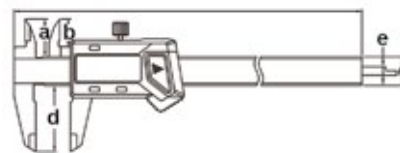

Electronic Calipers

Absolute

- Absolute system
- Resolution: 0.0005"/0.01mm
- Buttons: Inch/mm, ABS/REL, on/off, origin set
- Battery CR2032
- Auto power off, move unit to turn power on
- Data output
- Stainless steel
- Supplied in fitted storage case

OPTIONAL ACCESSORY: SPC cable

Range (Inch/mm)	Accuracy (Inch)	L (Inch)	a (Inch)	b (Inch)	c (Inch)	d (Inch)	e (Inch)	INSIZE No.	Code
0-6/0-150	±0.0008	9.213	0.787	0.591	0.630	1.575	0.146	1103-150	285127
0-8/0-200	±0.0008	11.260	0.945	0.748	0.630	1.969	0.146	1103-200	285128
0-12/0-300	±0.0012	15.354	1.024	0.845	0.630	2.362	0.146	1103-300	285129

Electronic Calipers

Miniature

- Resolution: 0.0005"/0.01mm
- Buttons: zero, on/off, inch/mm
- Auto power off
- Battery LR44
- Stainless steel
- Supplied in fitted storage case

Range (Inch/mm)	Accuracy (Inch)	L (Inch)	a (Inch)	b (Inch)	c (Inch)	d (Inch)	e (Inch)	INSIZE No.	Code
0-3/0-75	±0.0010	5.669	0.669	0.492	0.512	1.181	0.146	1111-75A	280019
0-4/0-100	±0.0010	6.693	0.669	0.492	0.512	1.181	0.146	1111-100A	280020

Electronic Calipers

Left Hand

- Designed for left-handed users
- Resolution: 0.0005"/0.01mm
- Buttons: on/off, zero, inch/mm
- Battery CR2032
- Auto power off, move unit to turn power on
- Data output
- Stainless steel
- Supplied in fitted storage case