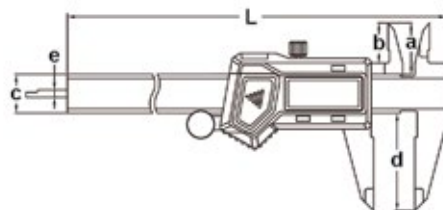

OPTIONAL ACCESSORY: SPC cable

Range (Inch/mm)	Accuracy (Inch)	L (Inch)	a (Inch)	b (Inch)	c (Inch)	d (Inch)	e (Inch)	INSIZE No.	Code
0-6/0-150	±0.0008	9.213	0.787	0.591	0.630	1.575	0.146	1103-150	285127
0-8/0-200	±0.0008	11.260	0.945	0.748	0.630	1.969	0.146	1103-200	285128
0-12/0-300	±0.0012	15.354	1.024	0.845	0.630	2.362	0.146	1103-300	285129

Electronic Calipers

Miniature

- Resolution: 0.0005"/0.01mm
- Buttons: zero, on/off, inch/mm
- Auto power off
- Battery LR44
- Stainless steel
- Supplied in fitted storage case

Range (Inch/mm)	Accuracy (Inch)	L (Inch)	a (Inch)	b (Inch)	c (Inch)	d (Inch)	e (Inch)	INSIZE No.	Code
0-3/0-75	±0.0010	5.669	0.669	0.492	0.512	1.181	0.146	1111-75A	280019
0-4/0-100	±0.0010	6.693	0.669	0.492	0.512	1.181	0.146	1111-100A	280020

Electronic Calipers

Left Hand

- Designed for left-handed users
- Resolution: 0.0005"/0.01mm
- Buttons: on/off, zero, inch/mm
- Battery CR2032
- Auto power off, move unit to turn power on
- Data output
- Stainless steel
- Supplied in fitted storage case

OPTIONAL ACCESSORY: SPC cable

Range (Inch/mm)	Accuracy (Inch)	L (Inch)	a (Inch)	b (Inch)	c (Inch)	d (Inch)	e (Inch)	INSIZE No.	Code
0-6/0-150	±0.0015	9.291	0.827	0.630	0.630	1.575	0.146	1130-150	816615
0-8/0-200	±0.0015	11.260	0.945	0.748	0.630	1.969	0.146	1130-200	816616
0-12/0-300	±0.0015	15.748	0.984	0.807	0.630	2.362	0.146	1130-300	816617