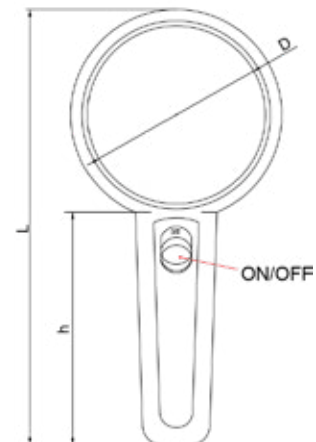

Three Way Magnifier

With Illumination

- Plastic lens
- Powered by 2 x AA batteries (included) or power adapter (110-240V, 50-60Hz)

three ways

Magnification	D Ø Lens (Inch)	d Ø Lens (Inch)	INSIZE No.	Code
2X/4X	4.724	1.102	7512-1	816387

Magnifiers

With Illumination

816388

816389

- Glass lens
- Powered by 3 x AAA batteries (included)

Magnification	D Ø Lens (Inch)	L (Inch)	h (Inch)	INSIZE No.	Code
2X	2.953	6.693	3.543	7513-2	816388
4X	1.969	5.709	3.543	7513-4	816389