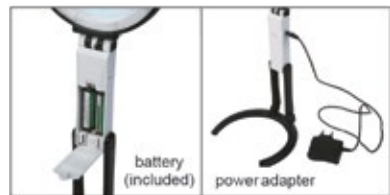

Three Way Magnifier

With Illumination

- Plastic lens
- Powered by 2 x AA batteries (included) or power adapter (110-240V, 50-60Hz)

three ways

Magnification	D Ø Lens (Inch)	d Ø Lens (Inch)	INSIZE No.	Code
2X/4X	4.724	1.102	7512-1	816387

Magnifiers

With Illumination

816388

816389

- Glass lens
- Powered by 3 x AAA batteries (included)

Magnification	D Ø Lens (Inch)	L (Inch)	h (Inch)	INSIZE No.	Code
2X	2.953	6.693	3.543	7513-2	816388
4X	1.969	5.709	3.543	7513-4	816389