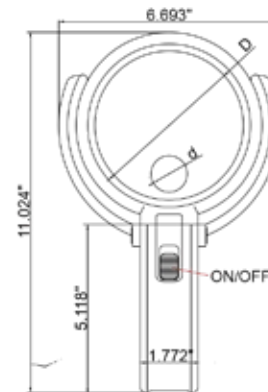

Three Way Magnifier

With Illumination

- Plastic lens
- Powered by 2 x AA batteries (included) or power adapter (110-240V, 50-60Hz)

three ways

Magnification	D Ø Lens (Inch)	d Ø Lens (Inch)	INSIZE No.	Code
2X/4X	4.724	1.102	7512-1	816387

Magnifiers

With Illumination

816388

816389

- Glass lens
- Powered by 3 x AAA batteries (included)

Magnification	D Ø Lens (Inch)	L (Inch)	h (Inch)	INSIZE No.	Code
2X	2.953	6.693	3.543	7513-2	816388
4X	1.969	5.709	3.543	7513-4	816389