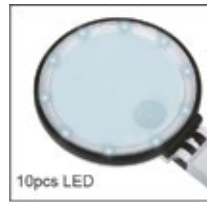

Three Way Magnifier

With Illumination

- Plastic lens
- Powered by 2 x AA batteries (included) or power adapter (110-240V, 50-60Hz)

three ways

Magnification	D Ø Lens (Inch)	d Ø Lens (Inch)	INSIZE No.	Code
2X/4X	4.724	1.102	7512-1	816387

Magnifiers

With Illumination

816388

816389

- Glass lens
- Powered by 3 x AAA batteries (included)

Magnification	D Ø Lens (Inch)	L (Inch)	h (Inch)	INSIZE No.	Code
2X	2.953	6.693	3.543	7513-2	816388
4X	1.969	5.709	3.543	7513-4	816389