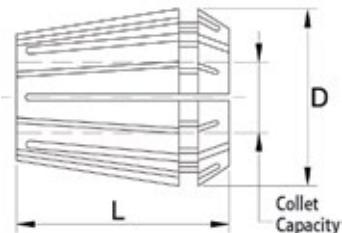

ER Collets

Inch & Metric

- Precision collets
- Collet accuracy: 0.0003" to 0.0004" T.I.R.
- Wide clamping ranges: 0.02" to 0.039" collapsibility
- Made of high quality spring steel

Collet Dimensions

| Style | D (Inch) | L (Inch) |
|-------|----------|----------|
| ER11 | 0.453 | 0.709 |
| ER16 | 0.669 | 1.062 |
| ER20 | 0.826 | 1.220 |
| ER25 | 1.024 | 1.378 |
| ER32 | 1.299 | 1.574 |
| ER40 | 1.614 | 1.811 |