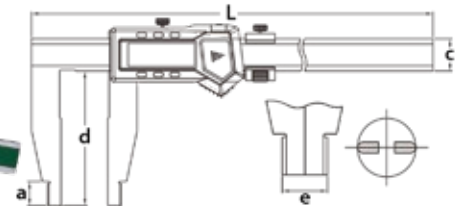

12 Inch/300mm

- Resolution: 0.0005"/0.01mm
- Buttons: on/off, zero, inch/mm
- Battery CR2032
- Auto power off, move unit to turn power on
- Data output
- Stainless steel
- Supplied in fitted storage case

OPTIONAL ACCESSORY: SPC cable

Range (Inch/mm)	Accuracy (Inch)	L (Inch)	a (Inch)	b (Inch)	c (Inch)	d (Inch)	e (Inch)	INSIZE No.	Code
0-12/0-300	±0.0015	16.535	0.427	1.102	0.669	2.953	0.500	1523-127	816687

Electronic Calipers

Long Range – 24 to 80 Inch/600 to 2000mm

- Resolution: 0.0005"/0.01mm
- Button function: on/off, zero, inch/mm, ABS, data preset
- Battery CR2032
- Stainless steel
- Data output
- Supplied in fitted storage case