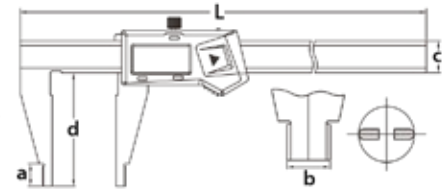

Electronic Caliper

12 Inch/300mm

- Resolution: 0.0005"/0.01mm
- Buttons: on/off, zero, inch/mm
- Battery CR2032
- Auto power off, move unit to turn power on
- Data output
- Stainless steel
- Supplied in fitted storage case

OPTIONAL ACCESSORY: SPC cable

Range (Inch/mm)	Accuracy (Inch)	L (Inch)	a (Inch)	b (Inch)	c (Inch)	d (Inch)	INSIZE No.	Code
0-12/0-300	±0.0015	16.535	0.427	0.500	0.669	2.953	1522-127	816686

Electronic Caliper

12 Inch/300mm

- Resolution: 0.0005"/0.01mm
- Buttons: on/off, zero, inch/mm
- Battery CR2032
- Auto power off, move unit to turn power on
- Data output
- Stainless steel
- Supplied in fitted storage case

Electronic Calipers

Long Range – 24 to 80 Inch/600 to 2000mm

- Resolution: 0.0005"/0.01mm
- Button function: on/off, zero, inch/mm, ABS, data preset
- Battery CR2032
- Stainless steel
- Data output
- Supplied in fitted storage case