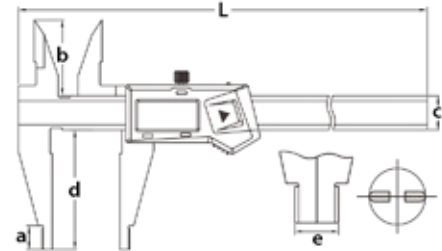

Electronic Caliper

12 Inch/300mm

- Resolution: 0.0005"/0.01mm
- Buttons: on/off, zero, inch/mm
- Battery CR2032
- Auto power off, move unit to turn power on
- Data output
- Stainless steel
- Supplied in fitted storage case

OPTIONAL ACCESSORY: SPC cable

Range (Inch/mm)	Accuracy (Inch)	L (Inch)	a (Inch)	b (Inch)	c (Inch)	d (Inch)	INSIZE No.	Code
0-12/0-300	±0.0015	16.535	0.427	0.500	0.669	2.953	1522-127	816686

Electronic Caliper

12 Inch/300mm

- Resolution: 0.0005"/0.01mm
- Buttons: on/off, zero, inch/mm
- Battery CR2032
- Auto power off, move unit to turn power on
- Data output
- Stainless steel
- Supplied in fitted storage case

Electronic Calipers

Long Range – 24 to 80 Inch/600 to 2000mm

- Resolution: 0.0005"/0.01mm
- Button function: on/off, zero, inch/mm, ABS, data preset
- Battery CR2032
- Stainless steel
- Data output
- Supplied in fitted storage case